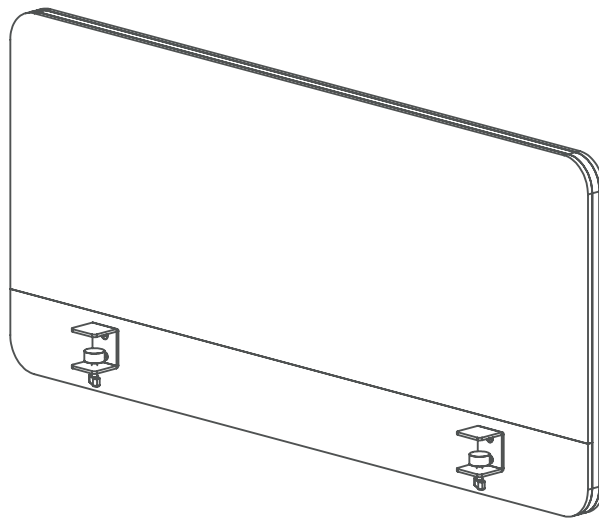

Technical File

Kasual Line - Desk Fix

01

Dimensions

Desk Fix

LATERAL

Width: 600mm Height: 550mm Thickness: 30mm

Width: 700mm Height: 550mm Thickness: 30mm

Desk Fix

FRONTAL

Width: 1200mm Height: 550mm Thickness: 30mm

Width: 1400mm Height: 550mm Thickness: 30mm

Width: 1600mm Height: 550mm Thickness: 30mm

Width: 1800mm Height: 550mm Thickness: 30mm

02

Finishes

Composition 100% PET
Thickness 9 mm
STANDARD 100 by OEKO-TEX®

PET Finish
Dark Grey