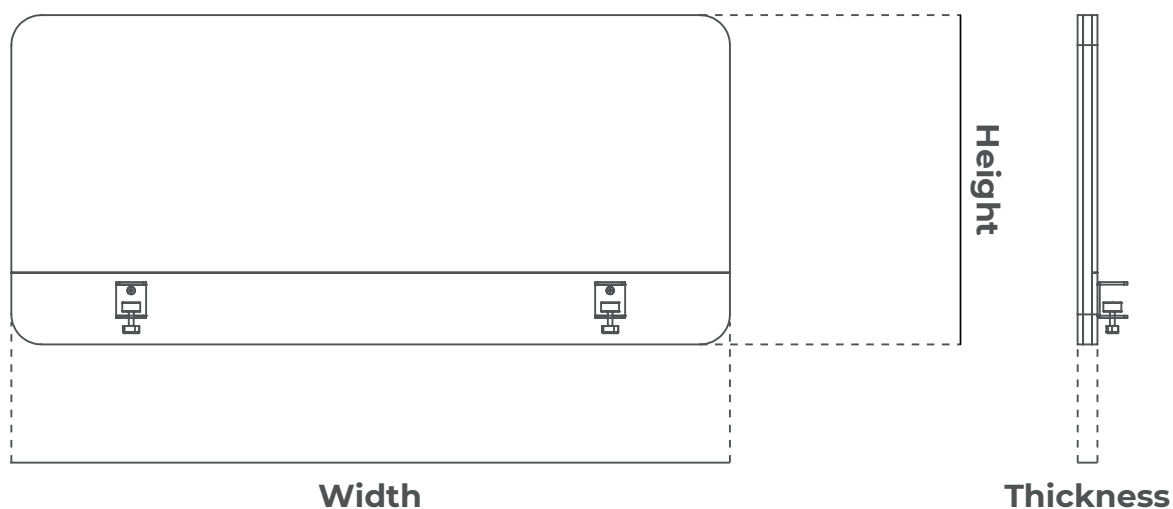

Technical File

Kasual Line - Desk Fix

01

Dimensions

Desk Fix

LATERAL

Width: 600mm Height: 550mm Thickness: 30mm

Width: 700mm Height: 550mm Thickness: 30mm

Desk Fix

FRONTAL

Width: 1200mm Height: 550mm Thickness: 30mm

Width: 1400mm Height: 550mm Thickness: 30mm

Width: 1600mm Height: 550mm Thickness: 30mm

Width: 1800mm Height: 550mm Thickness: 30mm

02

Finishes

Composition 100% PET
Thickness 9 mm
STANDARD 100 by OEKO-TEX®

PET Finish
Dark Grey