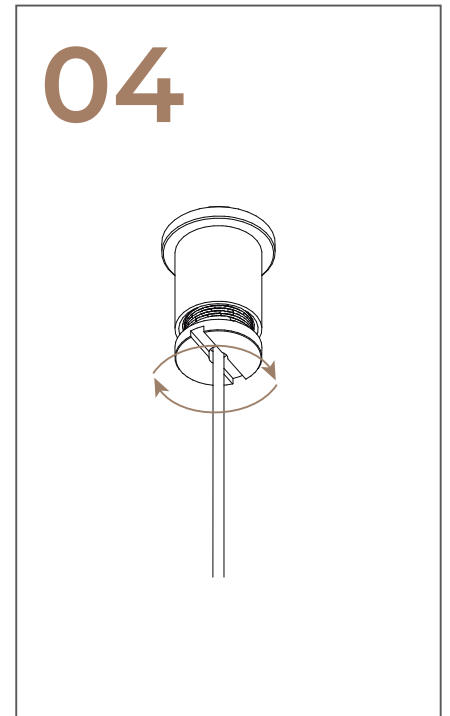

Assembly Guide

Cloud CIR

Overview

01 **Environmentally Friendly**
Recycled PET core.

02 **Easy Install**
Adjustable height hanging system.

03 **Do Things Quietly**
Top Performance
Acoustic absorption.

Inside the box

Necessary tools

05

06

i Fixing plate comes attached to cloud

07

08

09

10