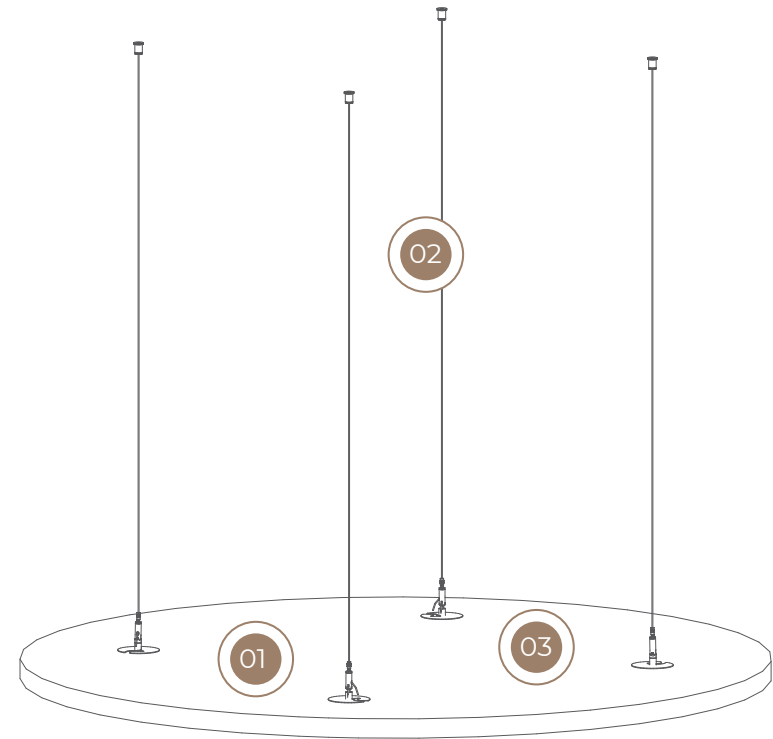

Assembly Guide

Cloud CIR

Overview

01 **Environmentally Friendly**
Recycled PET core.

02 **Easy Install**
Adjustable height hanging system.

03 **Do Things Quietly**
Top Performance
Acoustic absorption.

Inside the box

Necessary tools

05

06

i Fixing plate comes attached to cloud

07

08

09

10