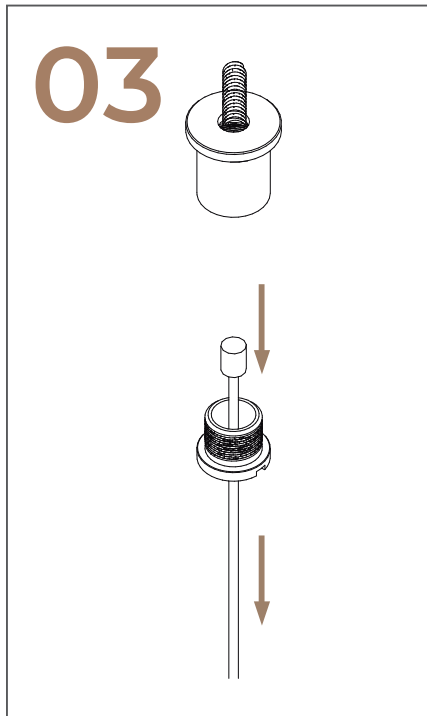

Assembly Guide

Cloud CIR

Overview

01 **Environmentally Friendly**
Recycled PET core.

02 **Easy Install**
Adjustable height hanging system.

03 **Do Things Quietly**
Top Performance
Acoustic absorption.

Inside the box

Necessary tools

05

06

i Fixing plate comes attached to cloud

07

08

09

10