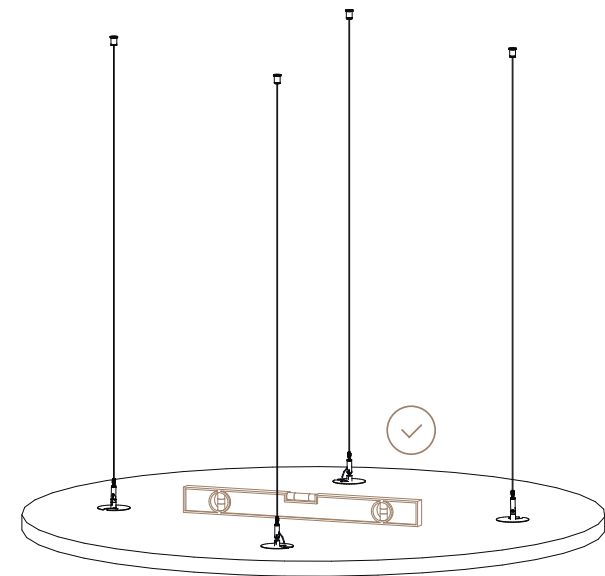

Assembly Guide

Cloud CIR

Overview

01 **Environmentally Friendly**
Recycled PET core.

02 **Easy Install**
Adjustable height hanging system.

03 **Do Things Quietly**
Top Performance
Acoustic absorption.

Inside the box

Necessary tools

05

06

i Fixing plate comes attached to cloud

07

08

09

10