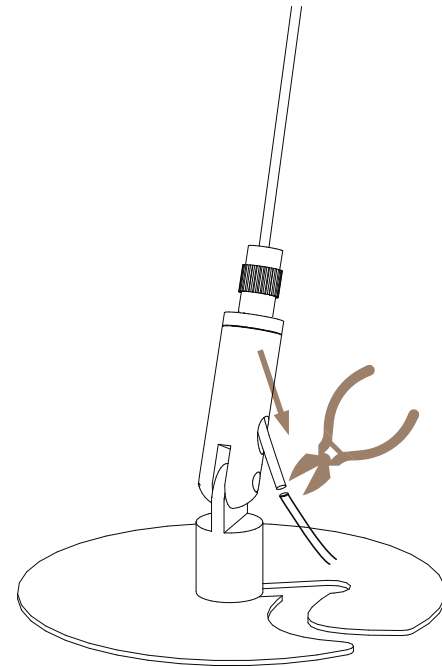

Assembly Guide

Cloud CIR

Overview

01 **Environmentally Friendly**
Recycled PET core.

02 **Easy Install**
Adjustable height hanging system.

03 **Do Things Quietly**
Top Performance
Acoustic absorption.

Inside the box

Necessary tools

05

06

i Fixing plate comes attached to cloud

07

08

09

10