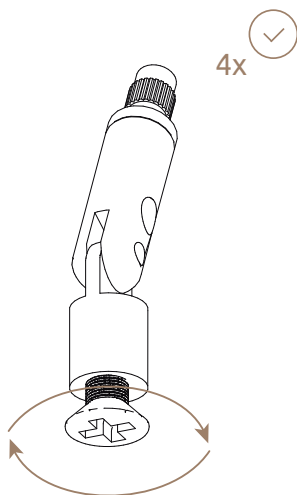

05

06

i Fixing plate comes attached to cloud