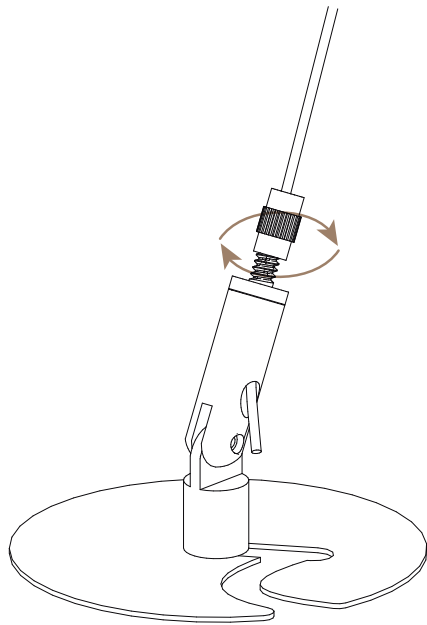

Assembly Guide

Cloud CIR

Overview

01 **Environmentally Friendly**
Recycled PET core.

02 **Easy Install**
Adjustable height hanging system.

03 **Do Things Quietly**
Top Performance
Acoustic absorption.

Inside the box

Necessary tools

05

06

i Fixing plate comes attached to cloud

07

08

09

10