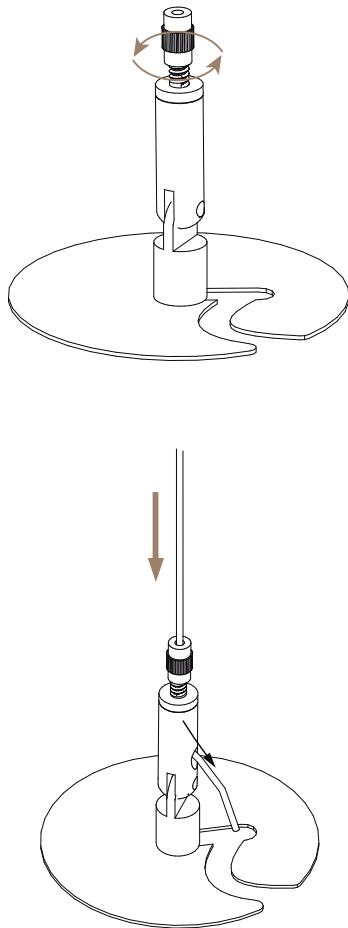

Assembly Guide

Cloud CIR

Overview

01 **Environmentally Friendly**
Recycled PET core.

02 **Easy Install**
Adjustable height hanging system.

03 **Do Things Quietly**
Top Performance
Acoustic absorption.

Inside the box

Necessary tools

05

06

i Fixing plate comes attached to cloud

07

08

09

10