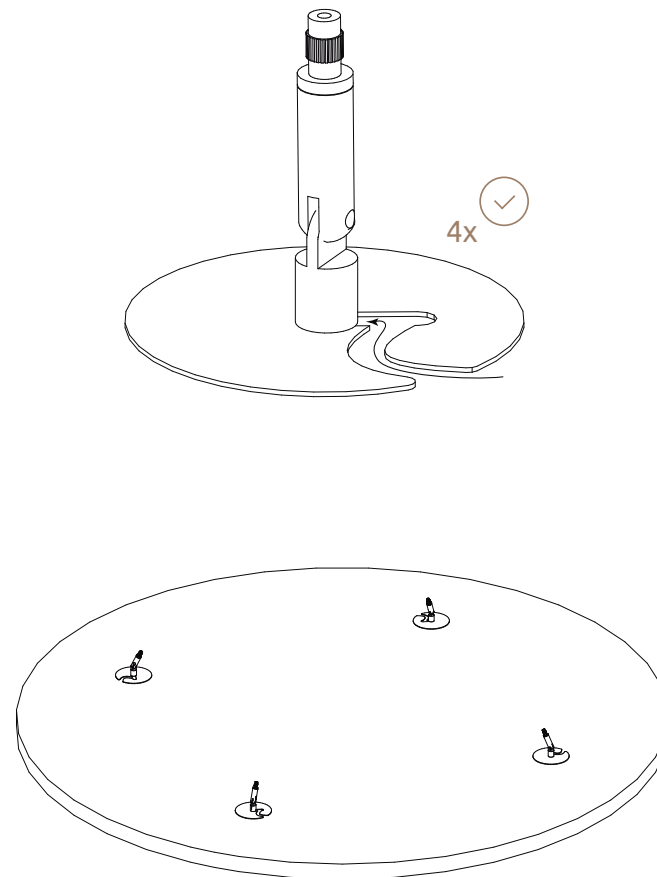

Assembly Guide

Cloud CIR

Overview

01 **Environmentally Friendly**
Recycled PET core.

02 **Easy Install**
Adjustable height hanging system.

03 **Do Things Quietly**
Top Performance
Acoustic absorption.

Inside the box

Necessary tools

05

06

i Fixing plate comes attached to cloud

07

08

09

10