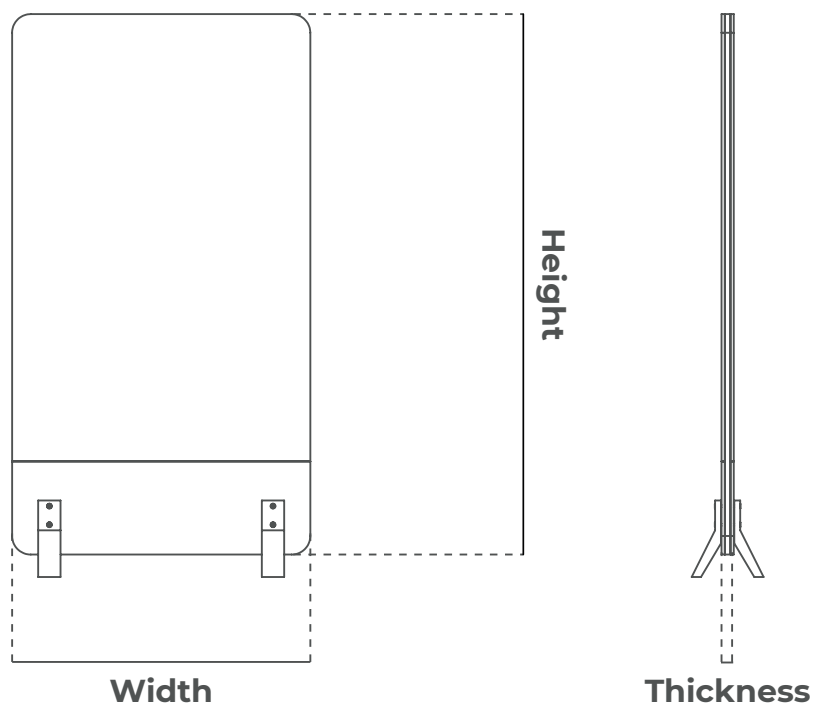

## Dimensions

Floor Screen

Width: 600mm	Height: 1200mm	Thickness: 30mm
Width: 600mm	Height: 1500mm	Thickness: 30mm
Width: 800mm	Height: 1200mm	Thickness: 30mm
Width: 800mm	Height: 1500mm	Thickness: 30mm