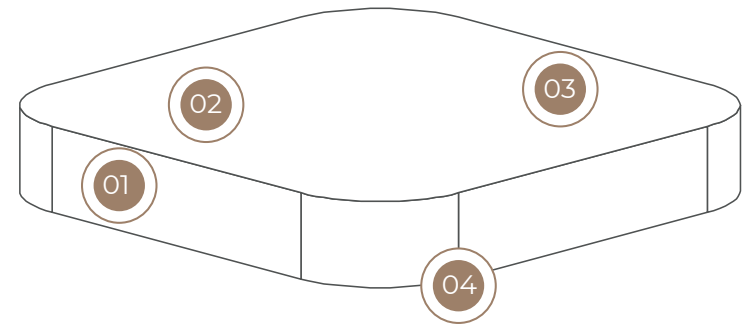

Assembly Guide

Myriad

Overview

Environmentally Friendly
Recycled PET core.

Quality Finish
Premium fabric finish.

Cowork, Quietly
Targeted on improving
speech intelligibility.

Easy Install
Easily glue to any
surface.