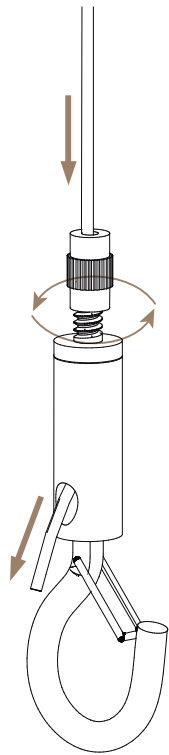

Assembly Guide

Argu Baffle

Overview

- 01 Environmentally Friendly**
Recycled PET core.
- 02 Easy Install**
Adjustable height hanging system.
- 03 Do Things Quietly**
Top Performance Acoustic absorption.
- 04 Quality Finish**
Premium Fabric Finish.

Inside the box

Necessary tools

01

02

03

04

05

06